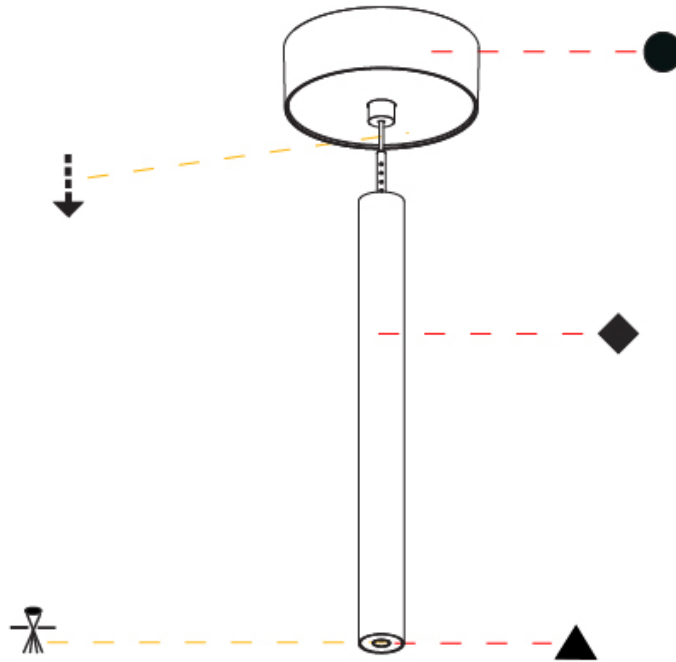

Shape: Cylinder
 Diameter (mm): 28
 Diameter (in): 1 1/8
 Height (mm): 300
 Height (in): 11 13/16
 Max. Overall Height (mm): 2300
 Max. Overall Height (in): 90 3/16
 Light Distribution: Downlight
 Weight (kg): 0.75
 Weight (lbs): 1.65
 Fixture Finish: SSR / BKV / CWI / CRY / HAB / UFT / ITA / RUA / FTG / MYG / LOD / PUS / FRO / FUP / KIA / POP / BLS / SPG / MEY / GOH / GUM / CHC / COM / ABZ / JAG / OBR / MOS / ROR
 Fixture Material: Aluminum
 Cable Details: 2000mm or 4000mm Black Cable

OPTICAL

Optic°: 24 / 32 / 34 / 55 / 58

RATINGS AND CERTIFICATIONS

Certified By: Certified for North American Standards
 IP rating: IP20

HANGOVER PLUG MONOPOINT SURFACE CANOPY SUSPENSION

A30845-

PROJECT	_____
TYPE	_____
SPECIFIER	_____
QUANTITY	_____
DATE	_____

Shape: Cylinder
 Diameter (mm): 28
 Diameter (in): 1 1/8
 Height (mm): 450
 Height (in): 17 11/16
 Max. Overall Height (mm): 2450
 Max. Overall Height (in): 96 7/16
 Light Distribution: Downlight
 Weight (kg): 0.504
 Weight (lbs): 1.11
 Fixture Finish: [SSR / BKV / CWI / CRY / HAB / UFT / ITA / RUA / FTG / MYG / LOD / PUS / FRO / FUP / KIA / POP / BLS / SPG / MEY / GOH / GUM / CHC / COM / ABZ / JAG / OBR / MOS / ROR](#)
 Fixture Material: Aluminum
 Cable Details: [2000mm or 4000mm Black Cable](#)